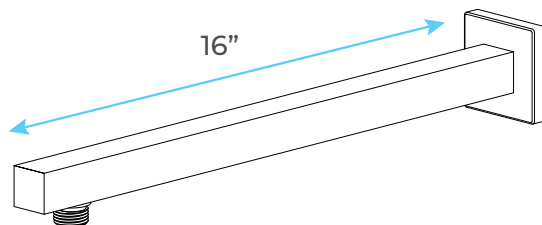

BRUSHED GOLD SQUARE RAINFALL SHOWER HEAD SPECS

Specifications

- Function: Showerhead
- Style: Contemporary
- Finish: Brushed Gold
- Size: 8", 10", 12", 16"
- Shower Arm Length: 14.57 Inch (37cm)
- Connection: G1/2 Standard
- Showerhead Showerhead Flow Rate: 2 GPM
- Shower Arm: Wall Mount Shower Arm Included

Shower Head Size:

8", 10", 12", 16"

Flow Rate
2.0 GPM / 9.5 LPM (rain Shower);